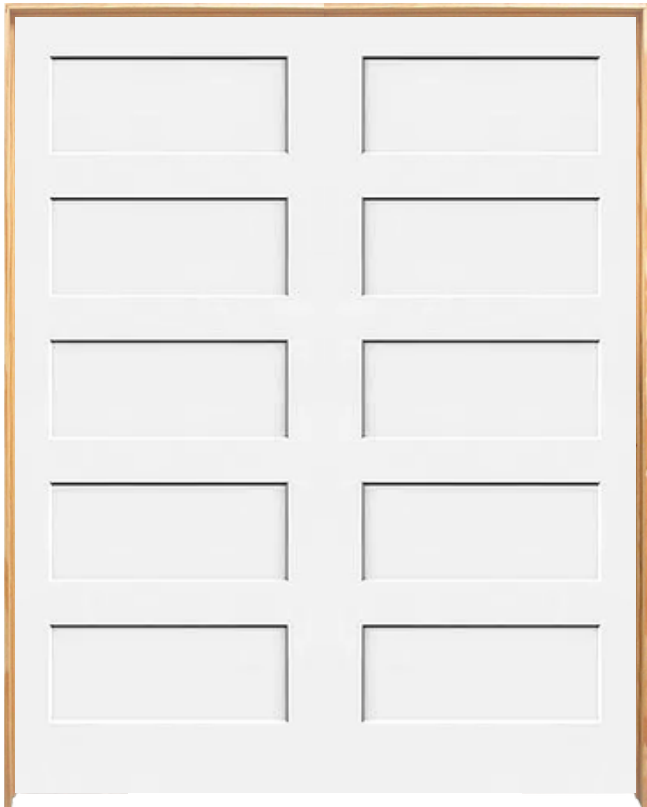

# 5 PANEL SHAKER INTERIOR SLABS

**80" HEIGHT: SIZES OFFERED**

18", 24", 28", 30", 32", & 36"

**\$139.99**

# 5 PANEL SHAKER INTERIOR DOORS

**80" HEIGHT: SIZES OFFERED**

18", 24", 28", 30", 32", & 36"

**\$169.99**

# 5 PANEL SHAKER INTERIOR DOORS

**80" HEIGHT: SIZES OFFERED**  
48", 56", 60", 64", & 72"

**\$339.99**